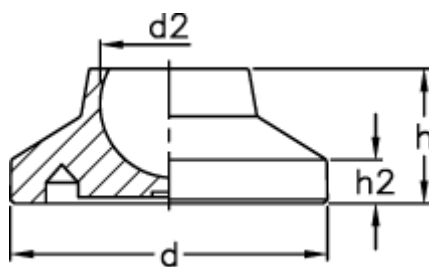

# Data Sheet

Article number: 2310340121

Description: E+G Base without no-slip disc  
LS.A-25-14

## Measures

---

D	= 25
d2	= 14
h	= 12
h2	= 4
Max load (N)	= 5000